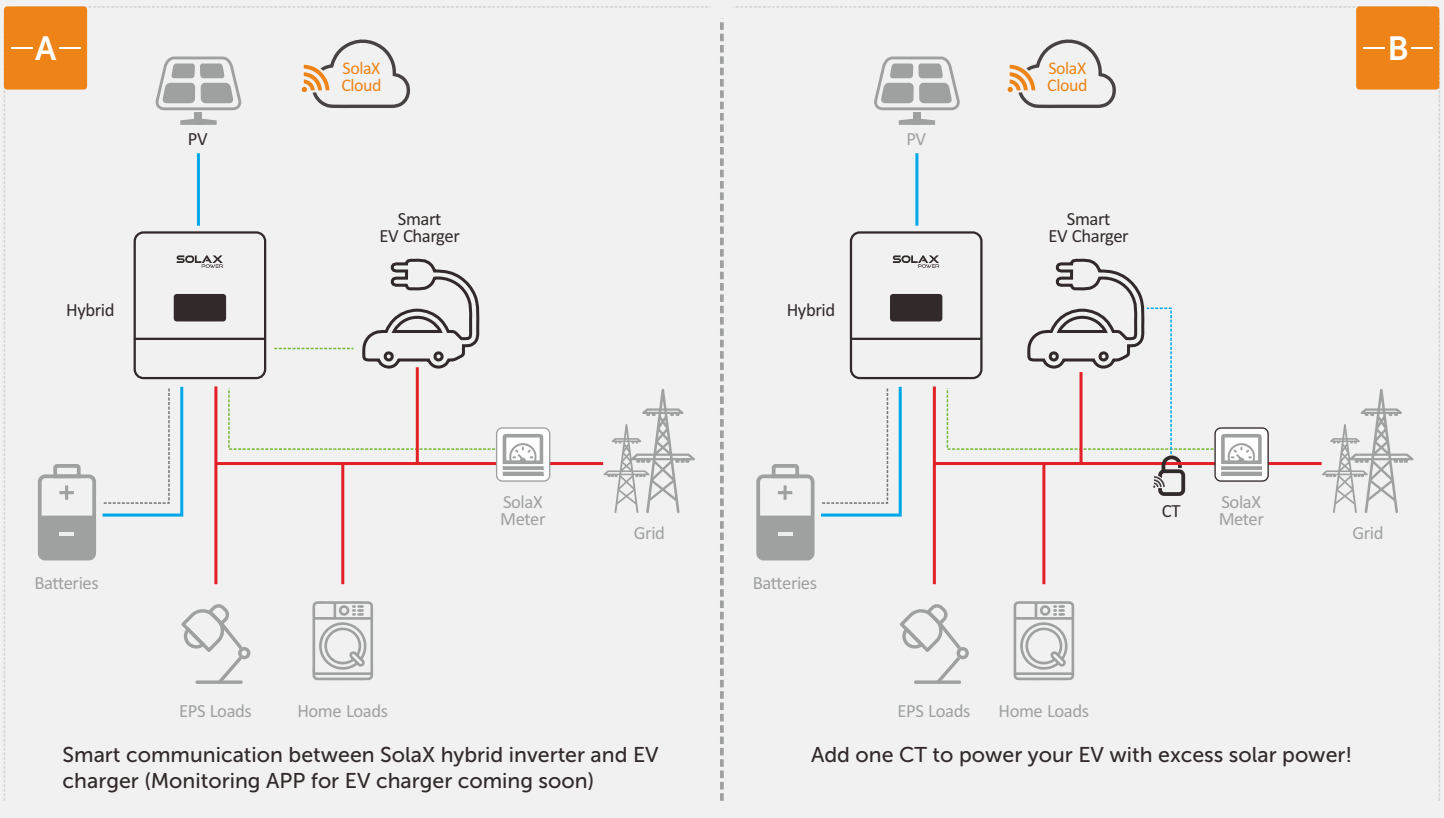

SMART HOME WALLBOX

Two Solutions

Innovativeness

Minimal size, streamline design
Home use with intelligent App control

Secure and Safe

6mA DC residual current protection
Anti-welding protection

Intelligent Control

Wireless communication
OCPP communication protocol with CMS
Smart charger or scheduled charger by App

Flexible Option

Type 1 or Type 2 charging cable
App operation or RFID authentication or plug and play
Wall-mount or floor-stand installation

X1-AE-7kW

X3-AE-11kW

Input	X1-AE-7kW	X3-AE-11kW
Power Supply	1P+N+PE	3P+N+PE
Rated Voltage [V]	230	400
Rated Current [A]	32	16
Frequency [Hz]	50/60	50/60
Output		
Output Voltage [V]	230	400
Maximum Current [A]	32	16
Rated Power [W]	7000	11000
User Interface		
Charger Connector	Type 2 cable	Type 2 cable
Cable Length [m]	4	4
Enclosure	Plastic PC940	Plastic PC940
LED Indicator	Green/Yellow/Red	Green/Yellow/Red
RFID Reader	Mifare ISO/IEC 14443 A	Mifare ISO/IEC 14443 A
Start Mode	Plug&Play/RFID card/App	Plug&Play/RFID card/App
Emergency Stop	No	No
Communication		
Wi-Fi	Yes	Yes
OCPP	OCPP 2.0 optional	OCPP 2.0 optional
Environment		
Installation	Wall-mount/Post-mount	Wall-mount/Post-mount
Work Temperature [°C]	- 30~ + 50	- 30~ + 50
Work Humidity [%]	5~95	5~95
Work Altitude [m]	<2000	<2000
Safety		
Energy Meter	No	No
RCD	6mA DC	6mA DC
Ingress Protection	IP65	IP65
Impact Protection	IK10	IK10
Electrical Protection	Over current protection, Residual current protection, Ground protection, Surge protection, Over/Under voltage protection, Over/Under frequency protection, Over/Under temperature protection	
Certification	CE	CE
Certification Standard	EN/IEC 61851-1:2017, EN/IEC 61851-21-2:2018	EN/IEC 61851-1:2017, EN/IEC 61851-21-2:2018
Warranty [years]	2	2
Package		
Product Dimension(H*W*D) [mm]	325*181*87	325*181*87
Package Dimension(L*W*H) [mm]	434*324*210	434*324*210
Net Weight [kg]	3.2	3.2
Gross Weight [kg]	4.0	4.0
External Package	Carton	Carton